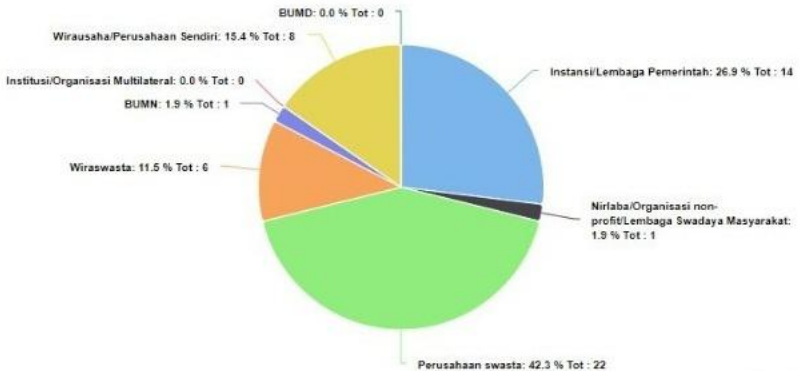

Trace Study

**Ungraduated Management
Program Study**

Status Alumni Saat Ini

Status Alumni Saat Ini

Highcharts.com

Jenis Perusahaan/Instansi/Institusi Tempat Berkja Alumni

Tempat Kerja Alumni

Highcharts.com

Tracer Study

**Ungraduated Accounting
Program Study**

Tempat Kerja Alumni

Highcharts.com

Status Alumni Saat Ini

Highcharts.com