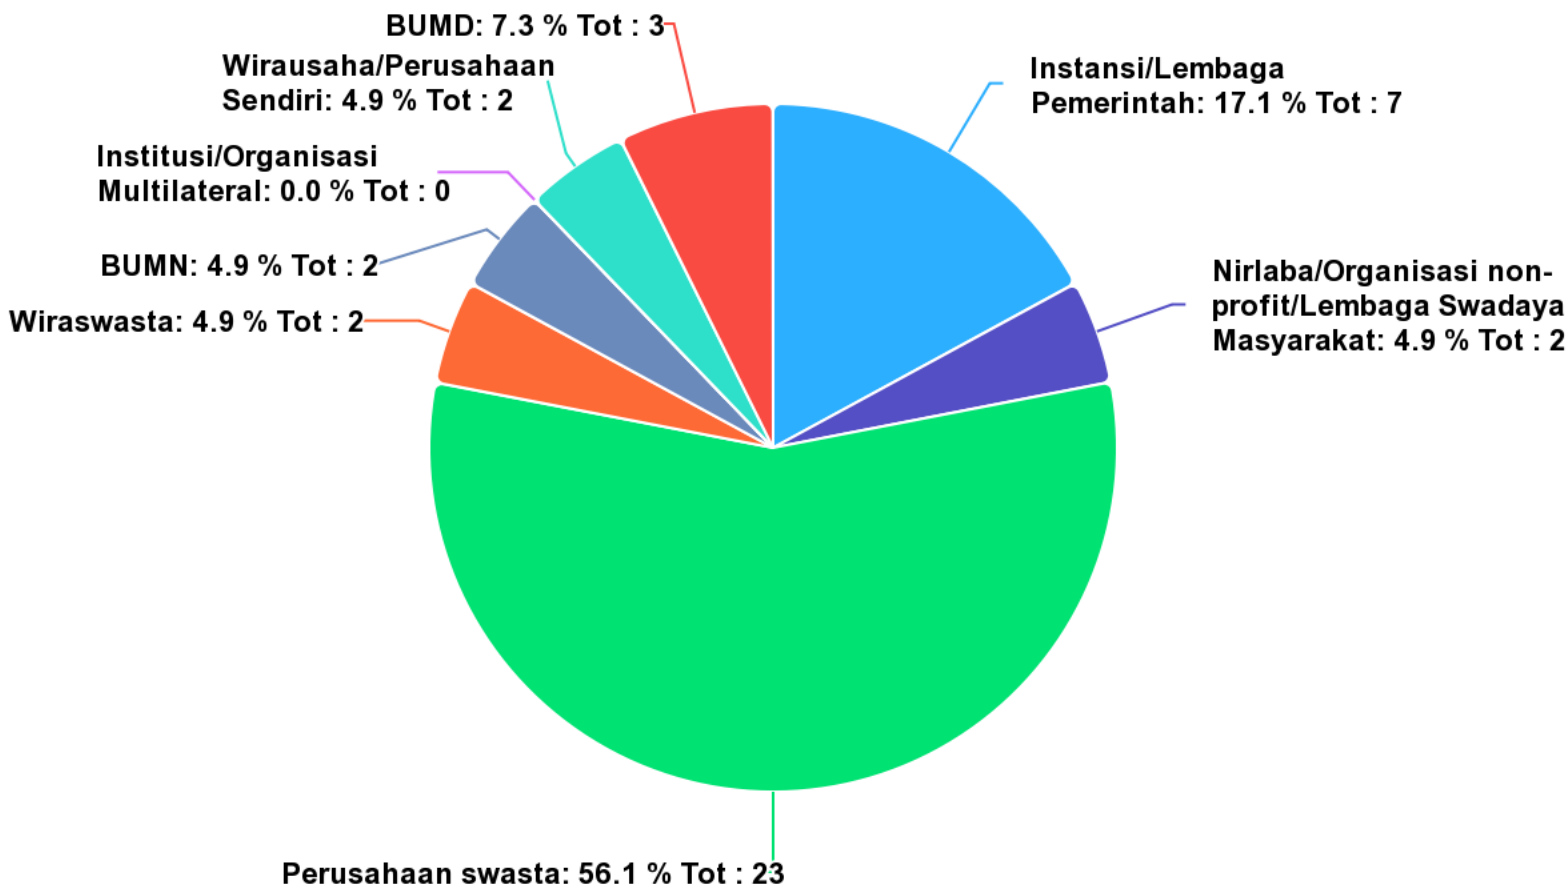

Trace Study

**Ungraduated Management
Program Study**

Status Alumni Saat Ini

Status Alumni Saat Ini

Highcharts.com

Jenis Perusahaan/Instansi/Institusi Tempat Berkja Alumni

Tempat Kerja Alumni

Highcharts.com

Tracer Study

**Ungraduated Accounting
Program Study**

Tempat Kerja Alumni

Highcharts.com

Status Alumni Saat Ini

Highcharts.com