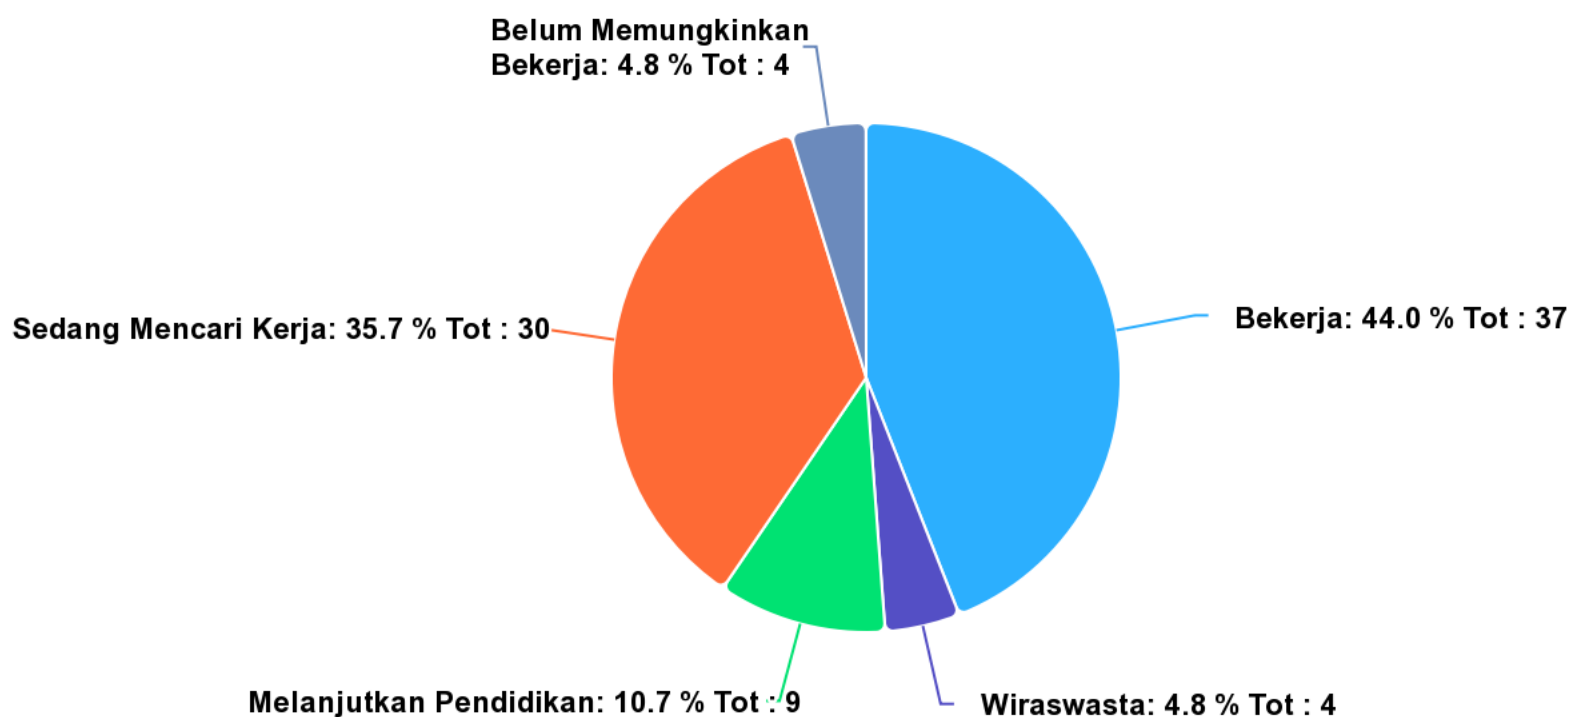

Tracer Study

**Ungraduated Accounting
Program Study**

Tempat Kerja Alumni

Highcharts.com

Status Alumni Saat Ini

Highcharts.com